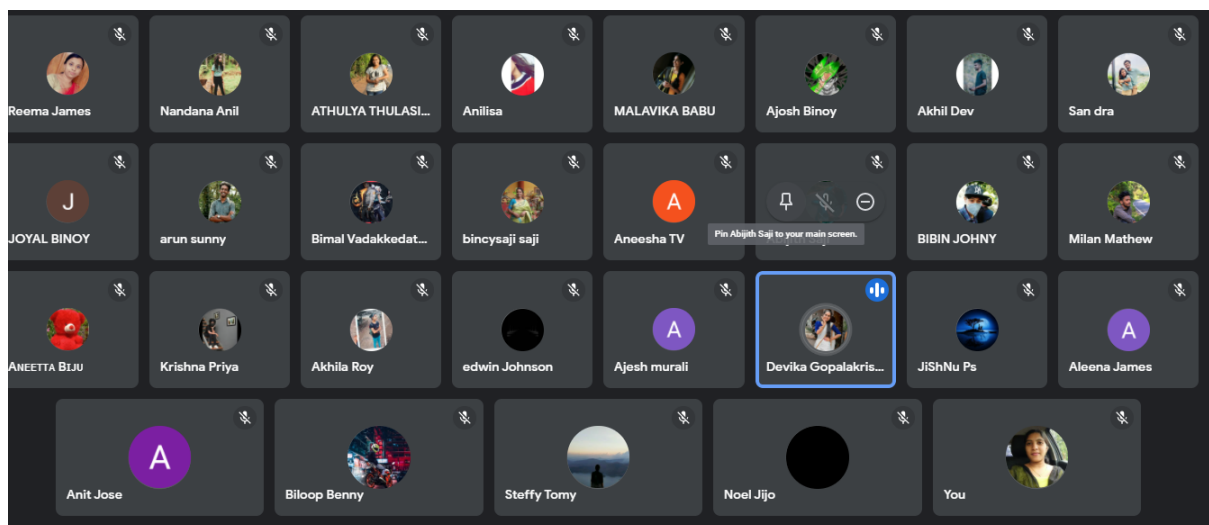

MAR SLEEVA COLLEGE OF ARTS AND SCIENCE, MURICKASSERY

DEPARTMENT OF MANAGEMENT STUDIES

REPORT ON ALUMNI TALK –ATHULYA THULASIDHARAN

The first alumni talk of this academic year was conducted on th uly .The programme lead by Ms.Athulya Thulasidharan. 2016-2019. The programme starts with a welcome speech by Mrs. Reema ames. Ms.Athulya Thulasidharan has shared her experience with our students. She also pointed out the importance of Group discussion and current affairs. Second and third year BBA students participated in this programme. The programme ended with a vote of thanks by Ms. Anilisa Benny 5th sem BBA student.