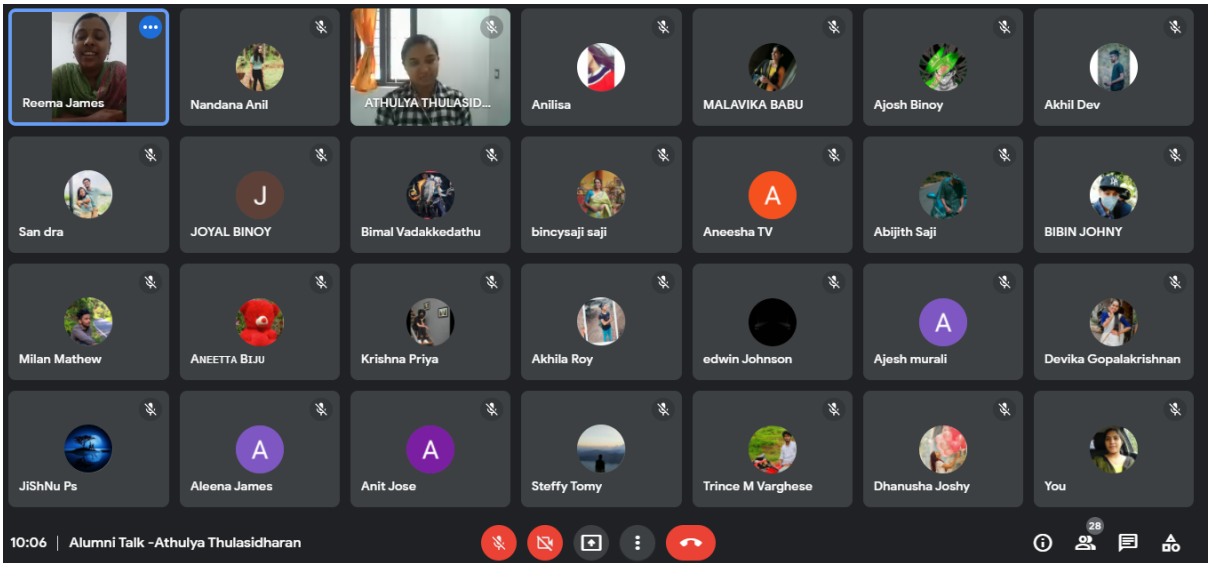

### REPORT ON ALUMNI TALK –ATHULYA THULASIDHARAN

The first alumni talk of this academic year was conducted on th uly .The programme lead by Ms.Athulya Thulasidharan. 2016-2019. The programme starts with a welcome speech by Mrs. Reema ames. Ms.Athulya Thulasidharan has shared her experience with our students. She also pointed out the importance of Group discussion and current affairs. Second and third year BBA students participated in this programme. The programme ended with a vote of thanks by Ms. Anilisa Benny 5<sup>th</sup> sem BBA student.

You

0:32 | Alumni Talk -Athulya Thulasidharan

The image shows a Zoom meeting interface. On the left, a large circular video placeholder is centered on a black background. It contains a small video thumbnail of a person with long hair and a red top, with a microphone icon and a mute/unmute button overlaid. In the top right corner of the main area, there is a small blue icon with two vertical bars. Below the video placeholder, the name "Anilisa" is visible in the bottom left corner. On the right side, there is a vertical list of participant thumbnails, each with a name and a mute/unmute icon. The participants listed are: ATHULYA THULASI..., MALAVIKA BABU, Reema James, Akhila Roy, bincysaji saji, Dhanusha Joshy, 12 others, and You. At the bottom right of the interface, there is a small icon of a person with a speech bubble, indicating the number of people in the meeting.